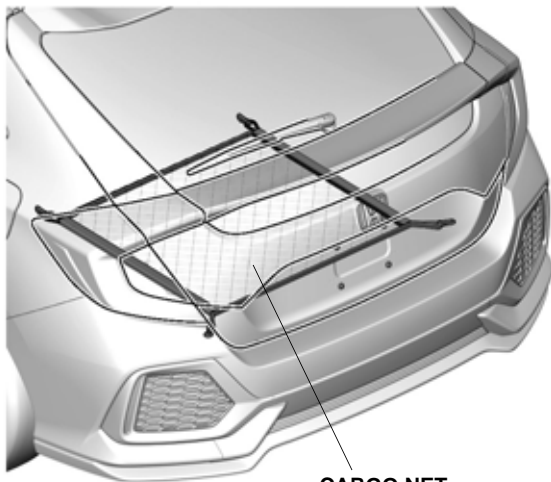

**PARTS LIST**

Cargo net

4 Snaps

**Illustration of the Cargo Net Installed in the Vehicle**

QED2401AJ

**INSTALLATION**

**Installing the Cargo Net**

1. Fold the cargo net in half and attach the four snaps to the cargo net as shown.

QED2402AJ

2. Open the tailgate, and secure the four snaps to the hooks in the luggage area.

2 SNAPS 2 HOOKS

QED2403AJ