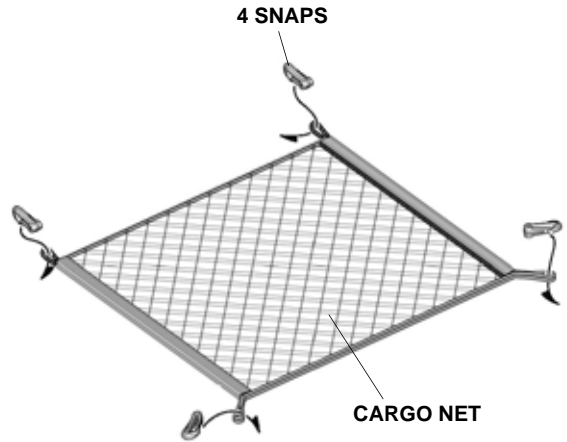

**HONDA**  
**INSTALLATION**  
**INSTRUCTIONS**

Accessory  
**CARGO NET**  
 P/N 08L96-TGG-100

Application  
**2018 CIVIC**  
**5-DOOR**  
**(EXCEPT Si)**

Publications No.  
**VERSION 1**  
 Issue Date  
**AUG 2017**

**PARTS LIST**

Cargo net

4 Snaps

**Illustration of the Cargo Net Installed in the Vehicle**

QED2401AJ

**INSTALLATION**

**Installing the Cargo Net**

1. Fold the cargo net in half and attach the four snaps to the cargo net as shown.

QED2402AJ

2. Open the tailgate, and secure the four snaps to the hooks in the luggage area.

2 SNAPS 2 HOOKS

QED2403AJ