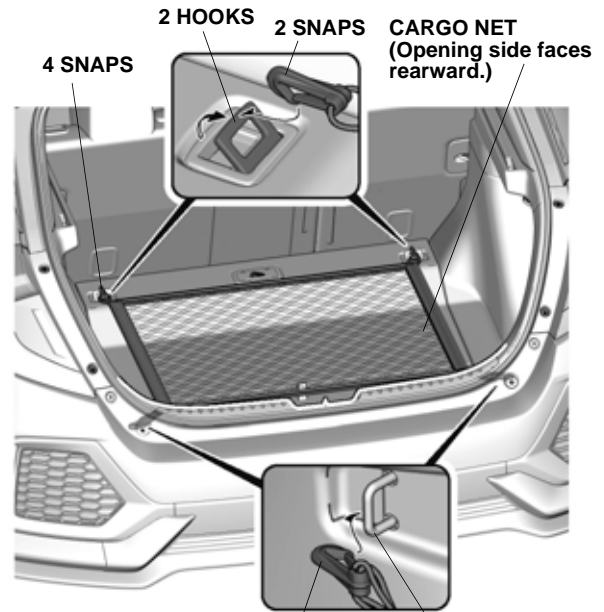

**PARTS LIST**

Cargo net

4 Snaps

**Illustration of the Cargo Net Installed in the Vehicle**

QED2401AJ

**INSTALLATION**

**Installing the Cargo Net**

1. Fold the cargo net in half and attach the four snaps to the cargo net as shown.

QED2402AJ

2. Open the tailgate, and secure the four snaps to the hooks in the luggage area.

2 SNAPS 2 HOOKS

QED2403AJ