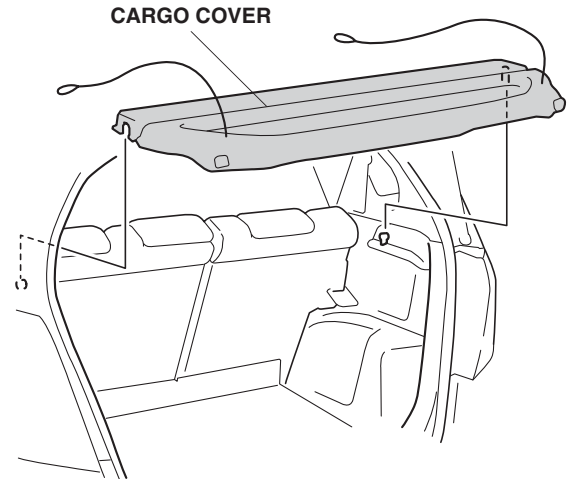

**PARTS LIST**Cargo cover  
Part # 84400-T5R-C01ZA2 Hooks  
Part # 84405-SF4-003**INSTALLATION**

1. Install the two hooks on the inside of the tailgate frame.

2. Install the cargo cover in the cargo area.

3. Slide the cords over the hooks on the tailgate.