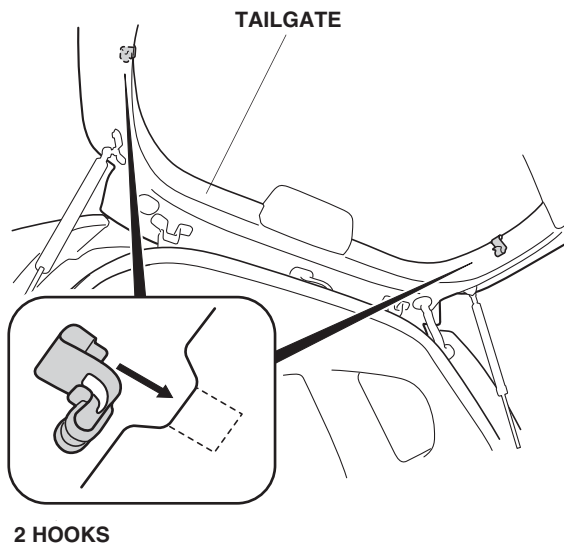

**PARTS LIST**Cargo cover  
Part # 84400-T5R-C01ZA2 Hooks  
Part # 84405-SF4-003**INSTALLATION**

1. Install the two hooks on the inside of the tailgate frame.

2. Install the cargo cover in the cargo area.

3. Slide the cords over the hooks on the tailgate.