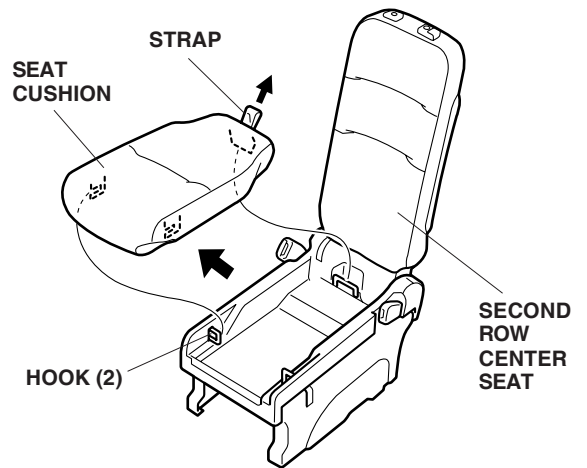

JULY 2006**PARTS LIST**

PlusOne™ seat console

Accessory user's information manual

**INSTALLATION**

NOTE: Be extremely careful not to damage the seat back when installing the PlusOne seat console.

1. Release the lock and remove the headrest from the second row center seat.

2. Remove the seat cushion from the second row center seat by pulling the strap and lifting to release the two hooks.

3. Pull the strap and tilt the seat-back forward.

4. Push the seat belt buckle all the way down.

5. Position the PlusOne seat console under the armrest of the seat, then hook the two anchor plates to the two hooks, and push down to latch the rear of the PlusOne seat console.
6. Put the PlusOne seat console owner's manual in the glove box.