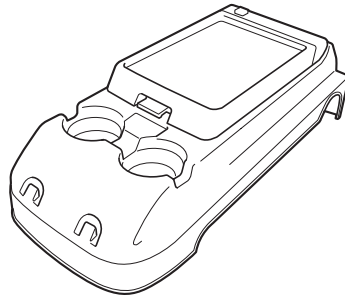

**INSTALLATION
INSTRUCTIONS**

Accessory

**PLUSONE™ SEAT CONSOLE
(Except LX)**

Application

2007 ODYSSEY

Publications No.

All 33180

Issue Date

JULY 2006**PARTS LIST**

PlusOne™ seat console

Accessory user's information manual

**INSTALLATION**

NOTE: Be extremely careful not to damage the seat back when installing the PlusOne seat console.

1. Release the lock and remove the headrest from the second row center seat.

2. Remove the seat cushion from the second row center seat by pulling the strap and lifting to release the two hooks.

3. Pull the strap and tilt the seat-back forward.

4. Push the seat belt buckle all the way down.