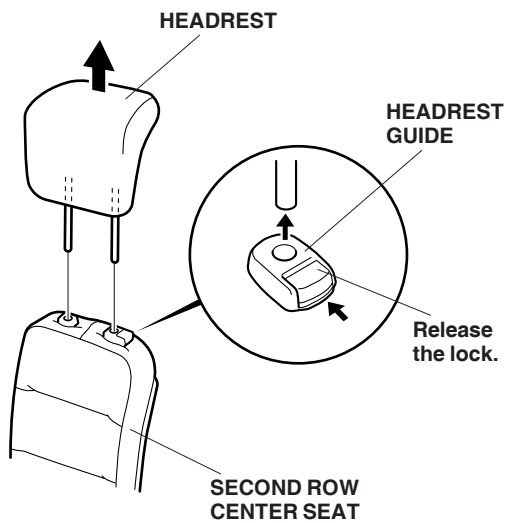

JULY 2006**PARTS LIST**

PlusOne™ seat console

Accessory user's information manual

**INSTALLATION**

NOTE: Be extremely careful not to damage the seat back when installing the PlusOne seat console.

1. Release the lock and remove the headrest from the second row center seat.

2. Remove the seat cushion from the second row center seat by pulling the strap and lifting to release the two hooks.

3. Pull the strap and tilt the seat-back forward.

4. Push the seat belt buckle all the way down.

5. Position the PlusOne seat console under the armrest of the seat, then hook the two anchor plates to the two hooks, and push down to latch the rear of the PlusOne seat console.
6. Put the PlusOne seat console owner's manual in the glove box.