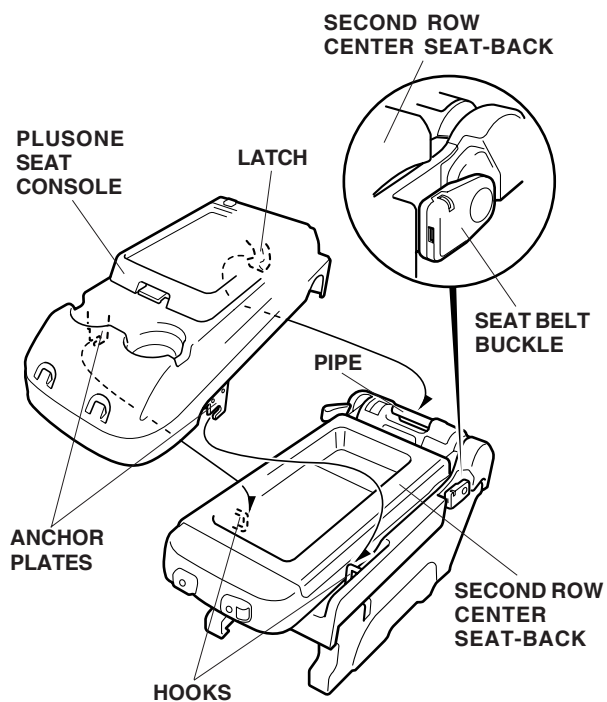

JULY 2006**PARTS LIST**

PlusOne™ seat console

Accessory user's information manual

**INSTALLATION**

NOTE: Be extremely careful not to damage the seat back when installing the PlusOne seat console.

1. Release the lock and remove the headrest from the second row center seat.

2. Remove the seat cushion from the second row center seat by pulling the strap and lifting to release the two hooks.

3. Pull the strap and tilt the seat-back forward.

4. Push the seat belt buckle all the way down.

5. Position the PlusOne seat console under the armrest of the seat, then hook the two anchor plates to the two hooks, and push down to latch the rear of the PlusOne seat console.
6. Put the PlusOne seat console owner's manual in the glove box.