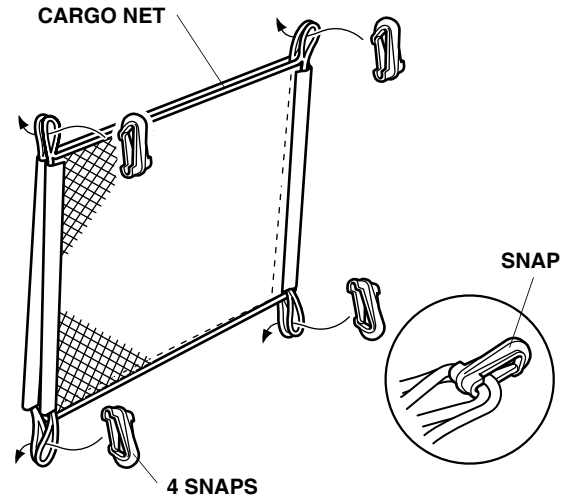

HONDA INSTALLATION INSTRUCTIONS

Accessory
CARGO NET
P/N 08L96-SWA-100

Application
2008 CR-V

Publications No.
All 37475
Issue Date
AUG 2007

PARTS LIST

Cargo net

4 Snaps

INSTALLATION

1. Fold the cargo net and attach the four snaps on the cargo net as shown.

Installation in the Horizontal Position:

2. Attach the snaps to the tie-down hooks in the cargo area.