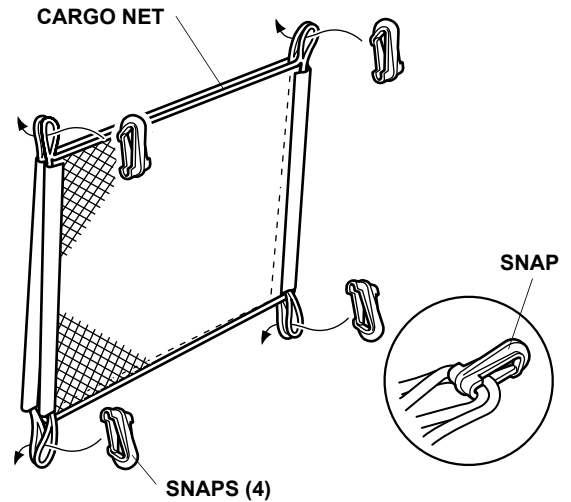

HONDA INSTALLATION INSTRUCTIONS

Accessory
CARGO NET
P/N08L96-SWA-100

Application
2007 CR-V

Publications No.
All 32965
Issue Date
SEP 2006

PARTS LIST

Cargo net

4 Snaps

INSTALLATION

Installation in the Vertical Position:

Fold the cargo net and attach the four snaps on the cargo net as shown.

Installation in the Horizontal Position:

Attach the snaps to the tie-down hooks in the cargo area.