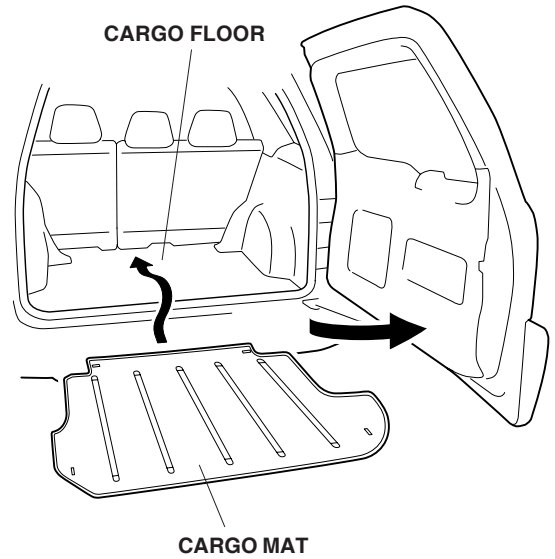

INSTALLATION INSTRUCTIONS

Accessory

CARGO MAT
P/N 08P11-S9A-101

Application

2006 CR-V

Publications No.

All 30545

Issue Date

SEP 2005

Keep this information in the glove box with the vehicle owner's manual.

PARTS LIST

Cargo mat

INSTALLATION

1. Open the tailgate and place the cargo mat onto the cargo floor.

2. Route the cargo hook through the four slits in the cargo mat.